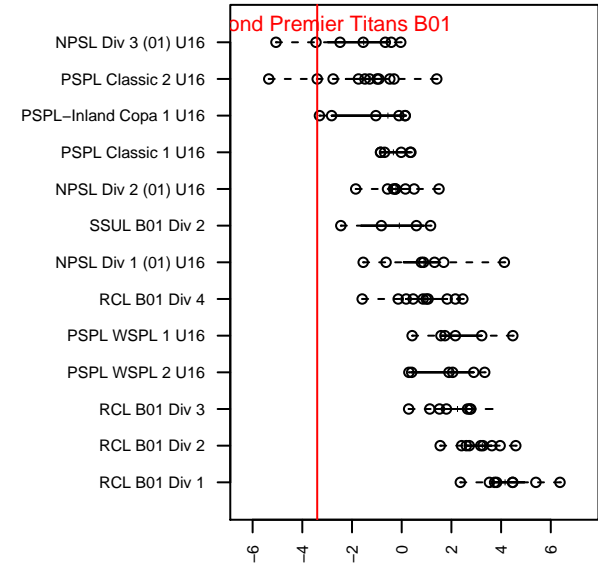

Edmond Premier Titans B01

Edmond Premier Soccer Academy
 Centralia, WA
 B01 total strength=950
 attack=2.95 defense=0.96
 fall league = PSPL Classic 2 U16

alt names used:
 Edmond Premier Soccer Academy Centralia Ci
 Lacey City Soccer Academy Titans
 Centralia City Soccer Academy

Venues played:
 2016 Xtreme Cup BU16 Silver
 2016 River Jam Samba U16
 2016 PSPL Classic 2 U16

Edmond Premier Titans B01
 Dots are actual minus expected GF (blue circles) and GA (red triangles).
 Blue line is smoothed change in attack strength. Red is smoothed change in defense strength.

**attack and defense variance (black dot)
relative to other teams
and top 10 in region**

**attack and defense rating
relative to others at age
and all opponents in last 13 months**

Performance relative to 13 month average